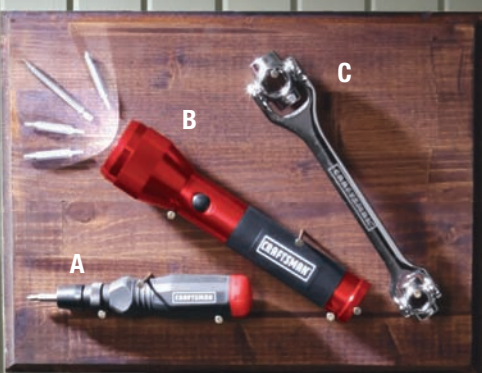

Stock his workshop with great buys. ACE

The helpful place.®

YOUR CHOICE
9⁹⁹

- **A. Craftsman® Versitool Multi-Driver**
  10-in-1 or 12-in-1 Micro Precision. Auto-loading all-hex connector. Includes hex shank double-ended bits. 2369783, 2369742
- **B. Craftsman® 2D LED Flashlight**
  Aluminum with rubber grip. 3314119

C. Craftsman® Metric or SAE Dog Bone™ 8-in-1 Wrench
Assorted sizes. Built-in 8 lb. magnet. Full Handtool Warranty. 2137057, 2137065

D. Craftsman® 17" Plastic Handbox
Full-length metal hinge pin, metal drawbolt latch with padlock eye. 2298396