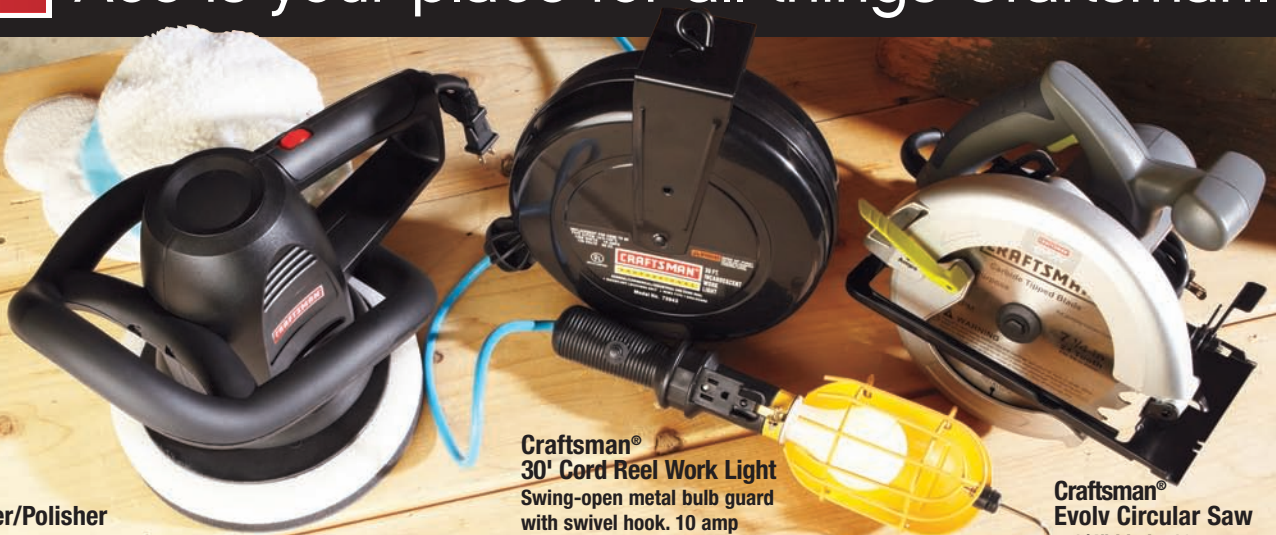

Craftsman® 30' Cord Reel Work Light

Swing-open metal bulb guard with swivel hook. 10 amp circuit breaker in plug. 3302528

Craftsman® Evolv Circular Saw

7-1/4" blade, 12 amps, 5500 rpm. 2295160

Some items available as special order at some locations.